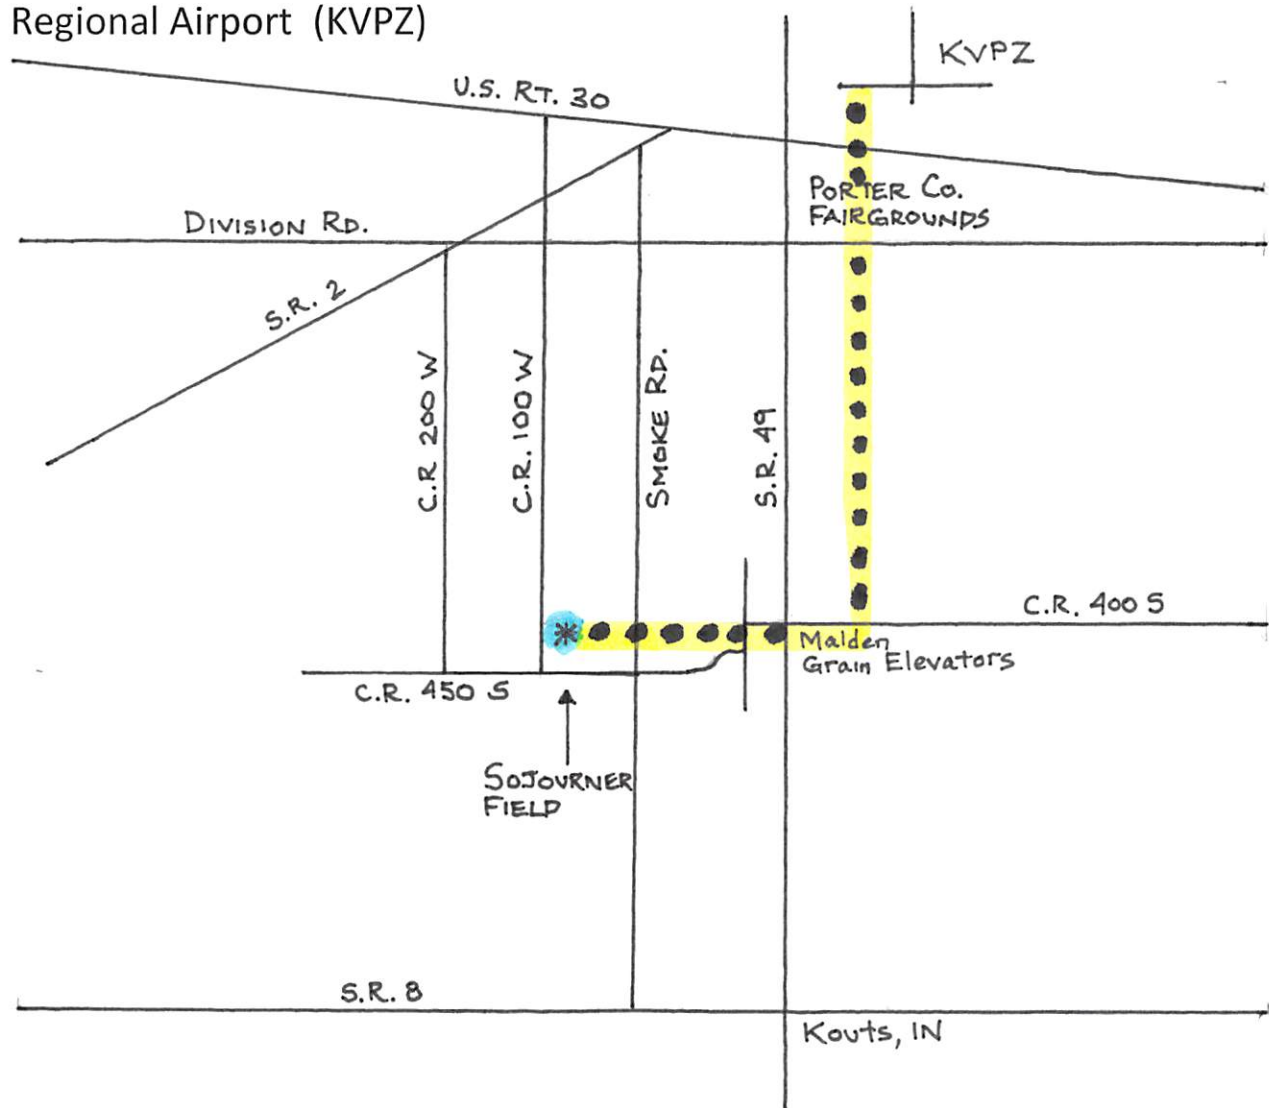

Map to Sojourner Field

419 S. 100 W., Kouts, IN 46347

N 41° 22.44' W 87° 05.00'

Sojourner Field is located 5.9 NM South/Southwest of Porter County Regional Airport (KVPZ)

Malden Co-Alliance grain elevators are 4.3 NM South of KVPZ.

Sojourner Field is located 2.5 NM west of the grain elevators.