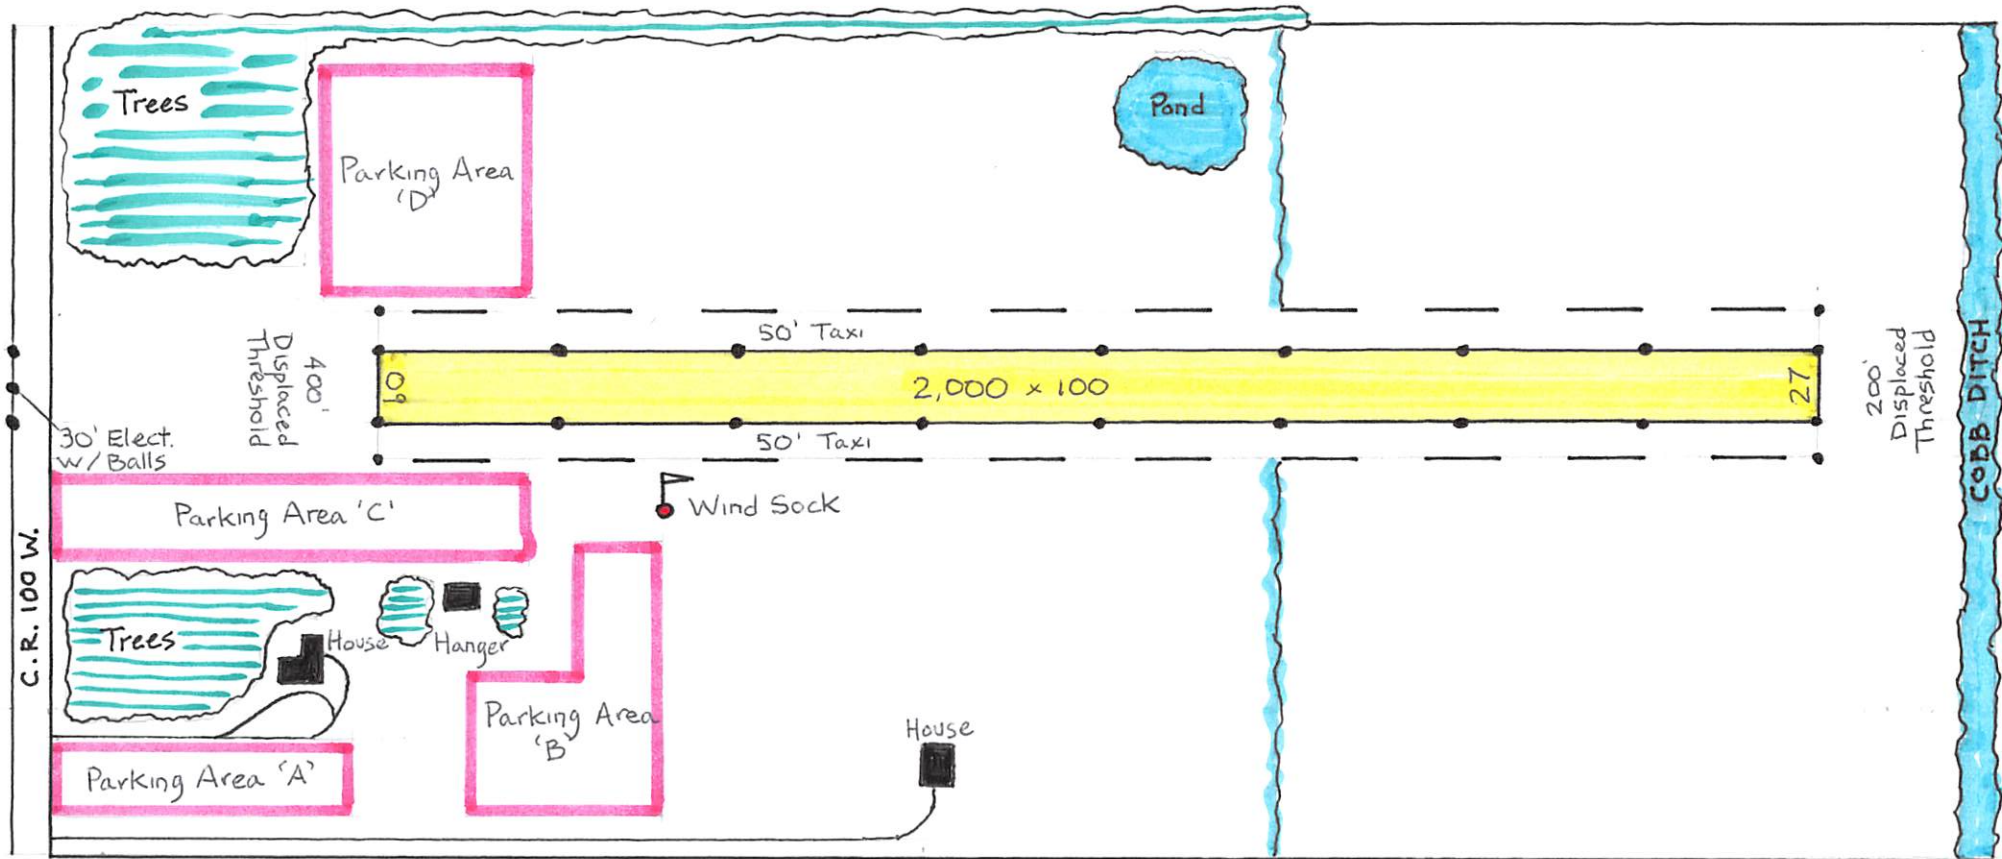

SOJOURNER FIELD

419 S 100 W, KOUTS, IN 46347

219/309-8144

N 41° 22.44' W 087° 05.00'

725' MSL

CTAF 122.7

WX ASOS 125.875 (219) 531-1770

OBSTRUCTIONS:

30' Power lines on approach end of RW 09;

Marked by orange balls

Ditch with berm on approach end of RW 27